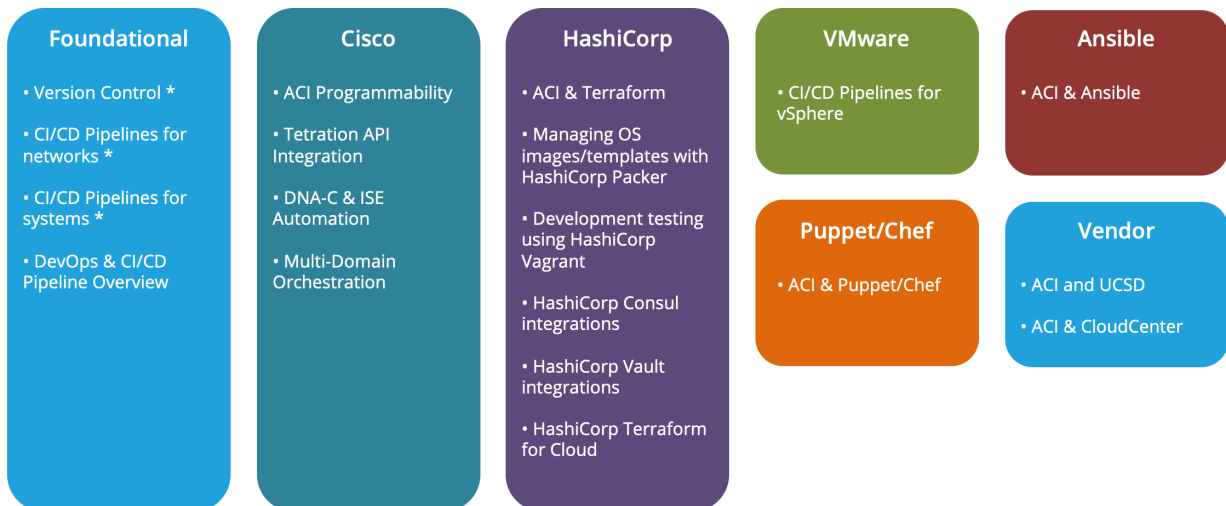

BTA Modular Advanced Automation Training Topics

Automation Training Roadmap

Modular Advanced Automation Training: 1-, ½- & ¼-day custom modules

* Included in Intro to DevOps for Network Engineers (2d)