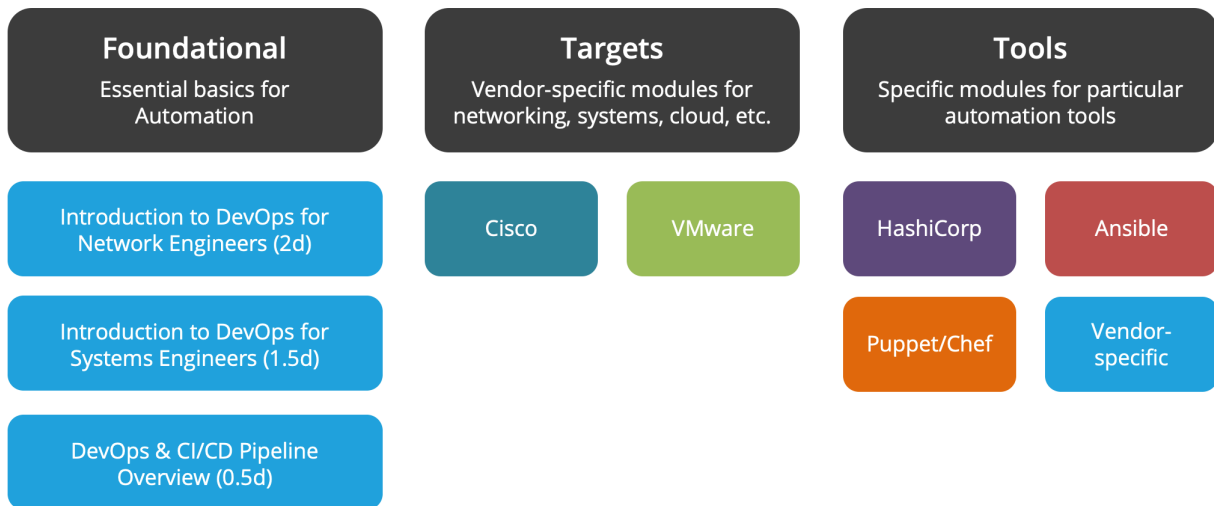

BTA Modular Advanced Automation Training Topics

Automation Training Roadmap

Modular Advanced Automation Training: 1-, ½- & ¼-day custom modules

* Included in Intro to DevOps for Network Engineers (2d)